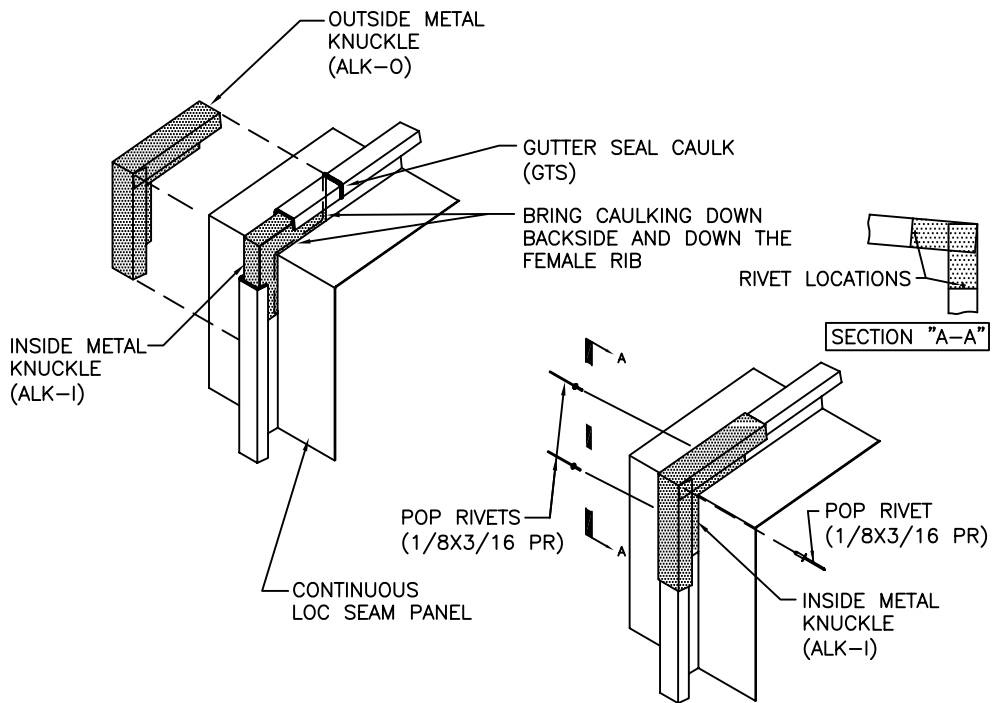

AIM-LOK TURNDOWN TRANSITION
INSIDE KNUCKLE INSTALLATION

AIM-LOK TURNDOWN TRANSITION
OUTSIDE KNUCKLE INSTALLATION

SCALE: NONE	DATE:
DRAWN BY: EC	7/7/04
CHECKED BY:	

AIM-LOK
KNUCKLE DOWN
INSTALLATION AT EAVE

DWG NO: AL.9.A.3