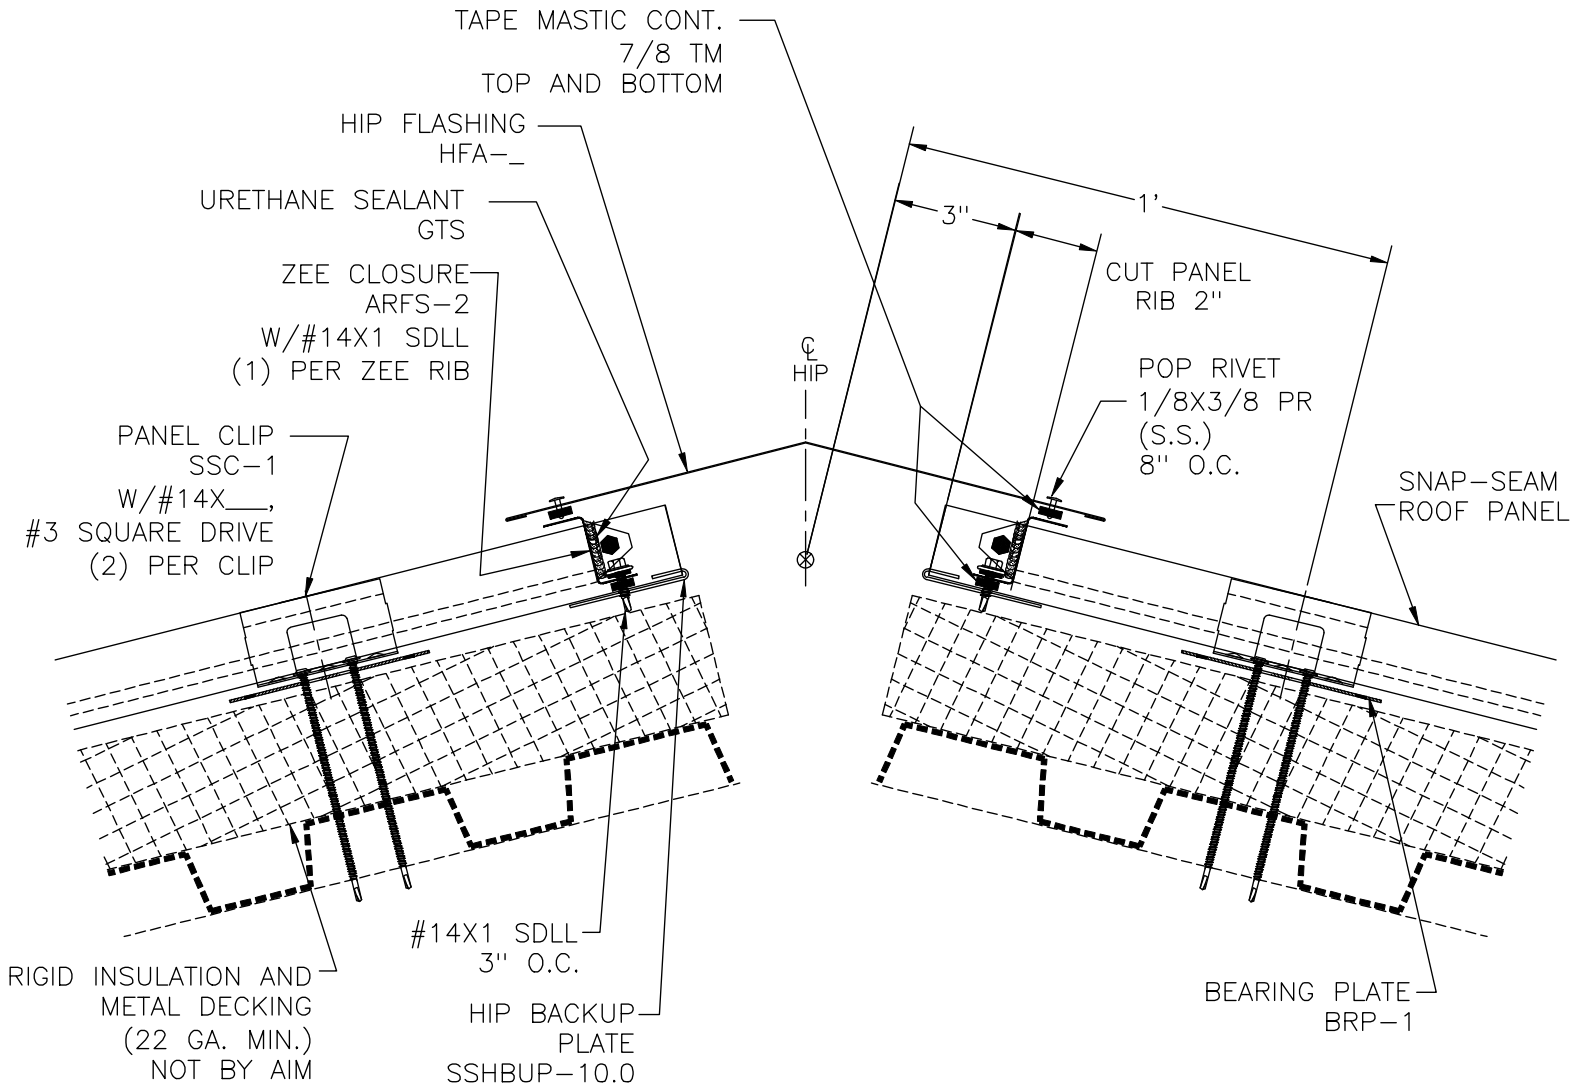

12
SLOPE 3
MIN.

STANDARD HIP ON MDRB
FOR SNAP-SEAM PANELS WITH ZEE CLOSURE

SCALE: NONE

DATE:

SNAP-SEAM STANDARD HIP
W/ZEE CLOSURE
ON RIGID INSULATION
AND METAL DECK

DRAWN BY: KP

03/02/09

CHECKED BY:

REVISED BY:

DWG NO:

SS.7.B.3